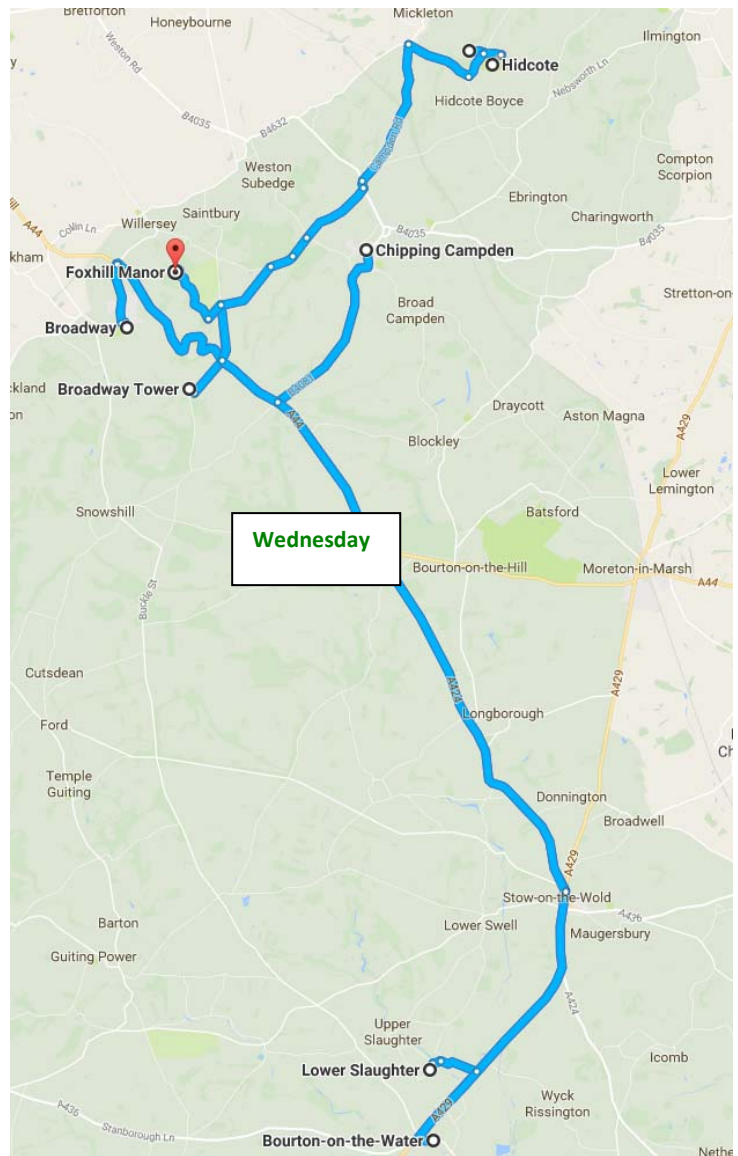

## Map of the Day

## Wednesday

- 09:00 Depart Foxhill Manor
- 09:30 Arrive **Broadway** via Broadway Tower
- 10:15 Depart Broadway
- 10:30 Arrive **Chipping Campden**
- 11:15 Depart Chipping Campden
- 11:45 Arrive **Lower Slaughter** via Stow-on-the-Wold
- 12:00 Lunch at Lower Slaughter
- 13:00 Depart Lower Slaughter
- 13:15 Arrive **Bourton-on-the-Water**
- 14:30 Depart Bourton-on-the-Water
- 15:00 Arrive **Kiftsgate Garden**.
- 15:45 Depart Kiftsgate Garden
- 15:45 Arrive **Hidcote Gardens**
- 16:45 Depart Hidcote Gardens
- 17:00 Arrive Foxhill Manor